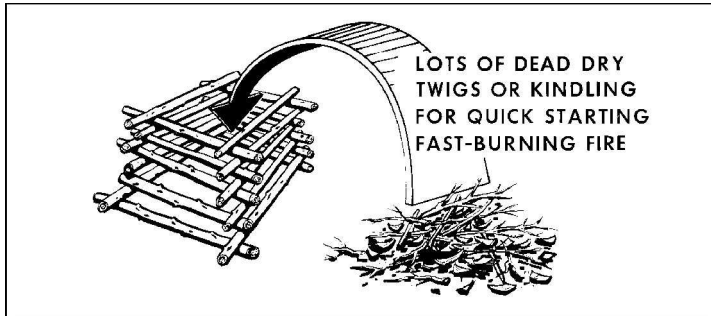

Produced by the 336th Training Support Squadron
 Training Development Section
 Fairchild AFB, WA 99011

SIGNALING

Signal Location
 High area
 Clear and open 360°
 Flat and level

MESSAGE	CODE SYMBOL
REQUIRE ASSISTANCE	V
REQUIRE MEDICAL ASSISTANCE	X
NO or NEGATIVE	N
YES or AFFIRMATIVE	Y
PROCEEDING IN THIS DIRECTION	↑

Smoke Signals
Dark Smoke Burn
 Rubber
 Plastic
 Oily Rags
White Smoke Burn
 Moss and ferns
 Green vegetation

Ground-to-Air Pattern Signals
 Size – minimum of 18' x 3'
 Ratio – 6' of length for 1' of width
 Movement – improvised flag or waving
 Angles – use straight lines and definite stop/start points
 Contrast – different than surrounding area
 Shadows – piling, scraping, & elevating will all create shadows